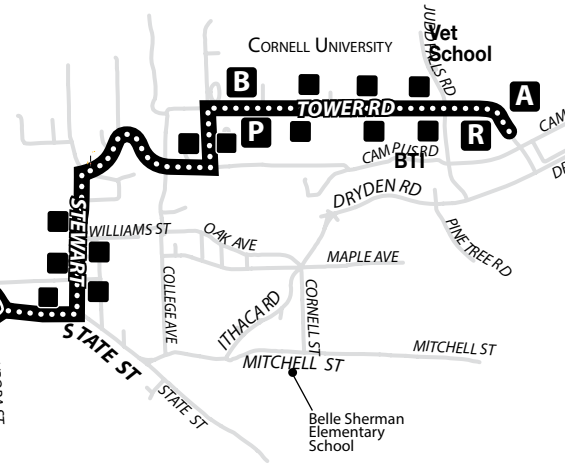

MONDAY - FRIDAY

OUTBOUND

Vet School		Green St. @ Commons		Clinton @ Corn		Newfield Central School Arrive	
Uris Hall Across Street		Seneca St. @ Commons		Elmira Rd. @ Spencer Rd.			
A	B	M	E	F	G	H	
-	-	-	6:39 A	6:42 A	6:46 A	6:59 A	
-	-	-	7:50 A	7:53 A	7:57 A	8:10 A	
-	-	11:03 A	11:05 A	11:08 A	11:12 A	11:25 A	
-	-	1:10 P	1:12 P	1:15 P	1:20 P	1:33 P	
3:20 P	3:23 P	-	3:32 P	3:36 P	3:41 P	3:55 P	
4:30 P	4:33 P	-	4:42 P	4:46 P	4:51 P	5:05 P	
-	-	6:35 P	6:37 P	6:40 P	6:45 P	6:58 P	

No West Campus.
Weekday Timing:
 First 2 trips depart 5-10 minutes earlier.

INBOUND

Newfield Central School Depart Elmira Rd. @ Spencer Rd. Green St. @ Commons Boyce Thompson Inst.

Newfield Depot Rd. @ West Danby		Clinton West Plaza		Uris Hall			
H	J	K	L	M	P	R	
7:04 A	7:12 A	7:19 A	7:24 A	7:28 A	-	-	
8:15 A	8:23 A	8:30 A	8:35 A	8:39 A	8:48 A	8:51 A	
11:28 A	11:36 A	11:43 A	11:48 A	11:52 A	-	-	
1:38 P	1:46 P	1:53 P	1:58 P	2:02 P	-	-	
4:00 P	4:08 P	4:15 P	4:20 P	4:24 P	-	-	
5:06 P	5:14 P	5:21 P	5:26 P	5:30 P	-	-	
7:00 P	7:08 P	7:15 P	7:20 P	7:24 P	-	-	

SATURDAY & SUNDAY

Please read schedules from left to right.

OUTBOUND

Seneca St. @ Commons		Elmira Rd. @ Spencer Rd.		Newfield Central School Arrive	
M	D	F	G	H	
-	7:10 A	7:14 A	7:19 A	7:31 A	
-	10:00 A	10:04 A	10:09 A	10:21 A	
1:13 P	1:15 P	1:19 P	1:24 P	1:36 P	
-	6:35 P	6:39 P	6:44 P	6:56 P	

INBOUND

Newfield Central School Depart		Elmira Rd. @ Spencer Rd.		Green St. @ Commons	
H	J	K	L	M	
7:32 A	7:40 A	7:48 A	7:52 A	7:56 A	
10:23 A	10:31 A	10:39 A	10:43 A	10:47 A	
1:40 P	1:48 P	1:56 P	2:00 P	2:04 P	
6:58 P	7:06 P	7:14 P	7:18 P	7:22 P	