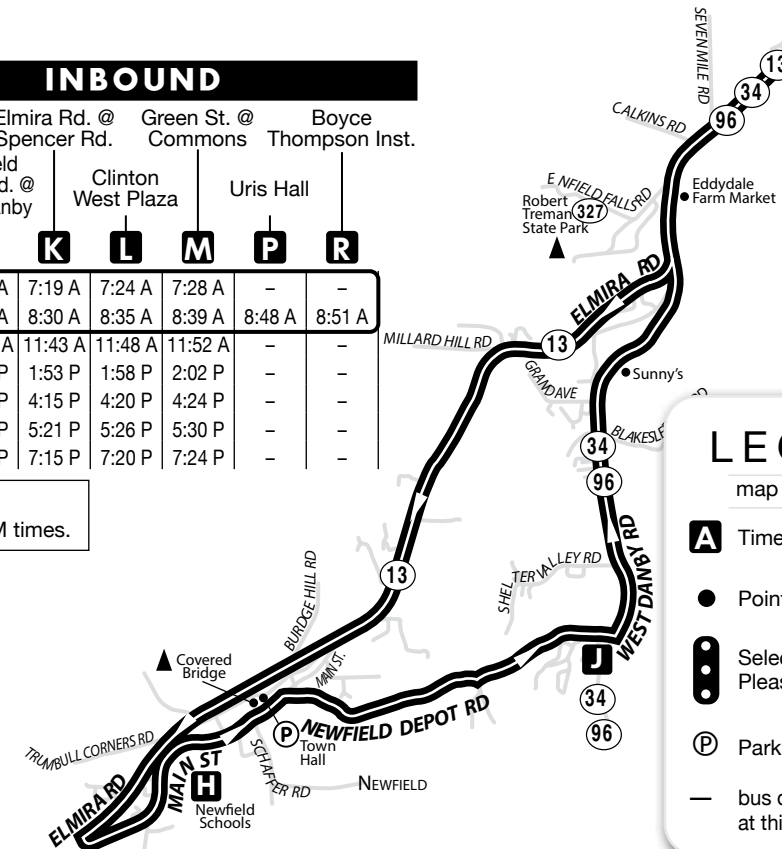

MONDAY - FRIDAY

OUTBOUND

Vet School		Green St. @ Commons		Clinton @ Corn		Newfield Central School Arrive	
Uris Hall Across Street		Seneca St. @ Commons		Elmira Rd. @ Spencer Rd.			
A	B	M	E	F	G	H	
-	-	-	6:39 A	6:42 A	6:46 A	6:59 A	
-	-	-	7:50 A	7:53 A	7:57 A	8:10 A	
-	-	11:03 A	11:05 A	11:08 A	11:12 A	11:25 A	
-	-	1:10 P	1:12 P	1:15 P	1:20 P	1:33 P	
3:20 P	3:23 P	-	3:32 P	3:36 P	3:41 P	3:55 P	
4:30 P	4:33 P	-	4:42 P	4:46 P	4:51 P	5:05 P	
-	-	6:35 P	6:37 P	6:40 P	6:45 P	6:58 P	

No West Campus.
Weekday Timing:
 First 2 trips depart 5-10 minutes earlier.

INBOUND

Newfield Central School Depart Elmira Rd. @ Spencer Rd. Green St. @ Commons Boyce Thompson Inst.

Newfield Depot Rd. @ West Danby		Clinton West Plaza		Uris Hall			
H	J	K	L	M	P	R	
7:04 A	7:12 A	7:19 A	7:24 A	7:28 A	-	-	
8:15 A	8:23 A	8:30 A	8:35 A	8:39 A	8:48 A	8:51 A	
11:28 A	11:36 A	11:43 A	11:48 A	11:52 A	-	-	
1:38 P	1:46 P	1:53 P	1:58 P	2:02 P	-	-	
4:00 P	4:08 P	4:15 P	4:20 P	4:24 P	-	-	
5:06 P	5:14 P	5:21 P	5:26 P	5:30 P	-	-	
7:00 P	7:08 P	7:15 P	7:20 P	7:24 P	-	-	

Bold Type indicates PM times.

LEGEND

- map not to scale
- A** Timepoint
- Point of Interest
- S** Select Service Only. Please see schedule.
- P** Park & Ride
- bus does not serve stop at this time interval

SATURDAY & SUNDAY

Please read schedules from left to right.

OUTBOUND

Seneca St. @ Commons		Elmira Rd. @ Spencer Rd.		Newfield Central School Arrive	
M	D	F	G	H	
-	7:10 A	7:14 A	7:19 A	7:31 A	
-	10:00 A	10:04 A	10:09 A	10:21 A	
1:13 P	1:15 P	1:19 P	1:24 P	1:36 P	
-	6:35 P	6:39 P	6:44 P	6:56 P	