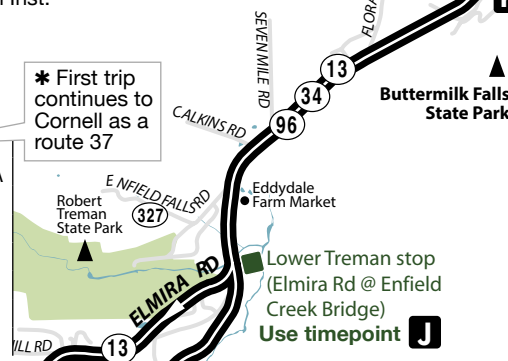

Trip added

Weekday: 9am trip added.  
Sunday: Minor timing adjustments to last Sunday trip.

\* First trip continues to Cornell as a route 37

**Bold Type** indicates PM times.

### OUTBOUND

	Seneca St. @ Commons	Elmira Rd. @ Spencer Rd.	Green St. @ Commons	Clinton @ Corn	Newfield Central School Arrive
<b>M</b>	-	7:10 A	7:14 A	7:19 A	7:31 A
<b>D</b>	-	10:00 A	10:04 A	10:09 A	10:21 A
<b>F</b>	1:13 P	1:15 P	1:19 P	1:24 P	1:36 P
<b>G</b>	-	6:47 P	6:51 P	6:56 P	7:08 P
<b>H</b>	-	-	-	-	-

### INBOUND

	Newfield Central School Depart	Elmira Rd. @ Spencer Rd.	Green St. @ Commons
<b>H</b>	7:32 A	7:40 A	7:48 A
<b>J</b>	10:23 A	10:31 A	10:39 A
<b>K</b>	1:40 P	1:48 P	1:56 P
<b>L</b>	7:10 P	7:18 P	7:26 P
<b>M</b>	7:52 A	7:56 A	10:43 A
	2:00 P	2:04 P	7:30 P
	7:34 P	7:34 P	7:34 P