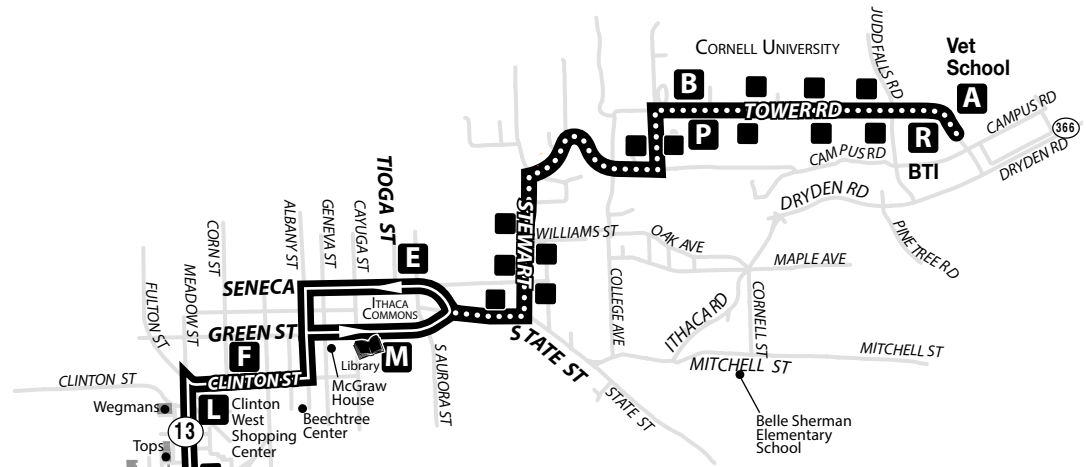

ROUTE 67

MONDAY - SUNDAY

MTWRF Sa Su

MONDAY - FRIDAY

OUTBOUND

	Vet School	Green St. @ Commons	Clinton @ Corn	Newfield Central School Arrive
	Uris Hall Across Street	Seneca St. @ Commons	Elmira Rd. @ Spencer Rd.	
A	-	-	6:39 A	6:42 A
B	-	-	7:50 A	7:57 A
M	-	9:05 A	9:07 A	9:10 A
E	-	11:03 A	11:05 A	11:12 A
F	-	1:10 P	1:15 P	1:20 P
G	3:20 P	3:23 P	3:32 P	3:36 P
H	4:30 P	4:33 P	4:42 P	4:51 P
	-	6:35 P	6:37 P	6:40 P
	-	-	6:46 A	6:49 A
	-	-	7:57 A	8:10 A
	-	-	9:14 A	9:27 A
	-	-	11:12 A	11:25 A
	-	-	1:33 P	1:35 P
	-	-	3:55 P	5:05 P
	-	-	6:58 P	6:58 P

Trip added