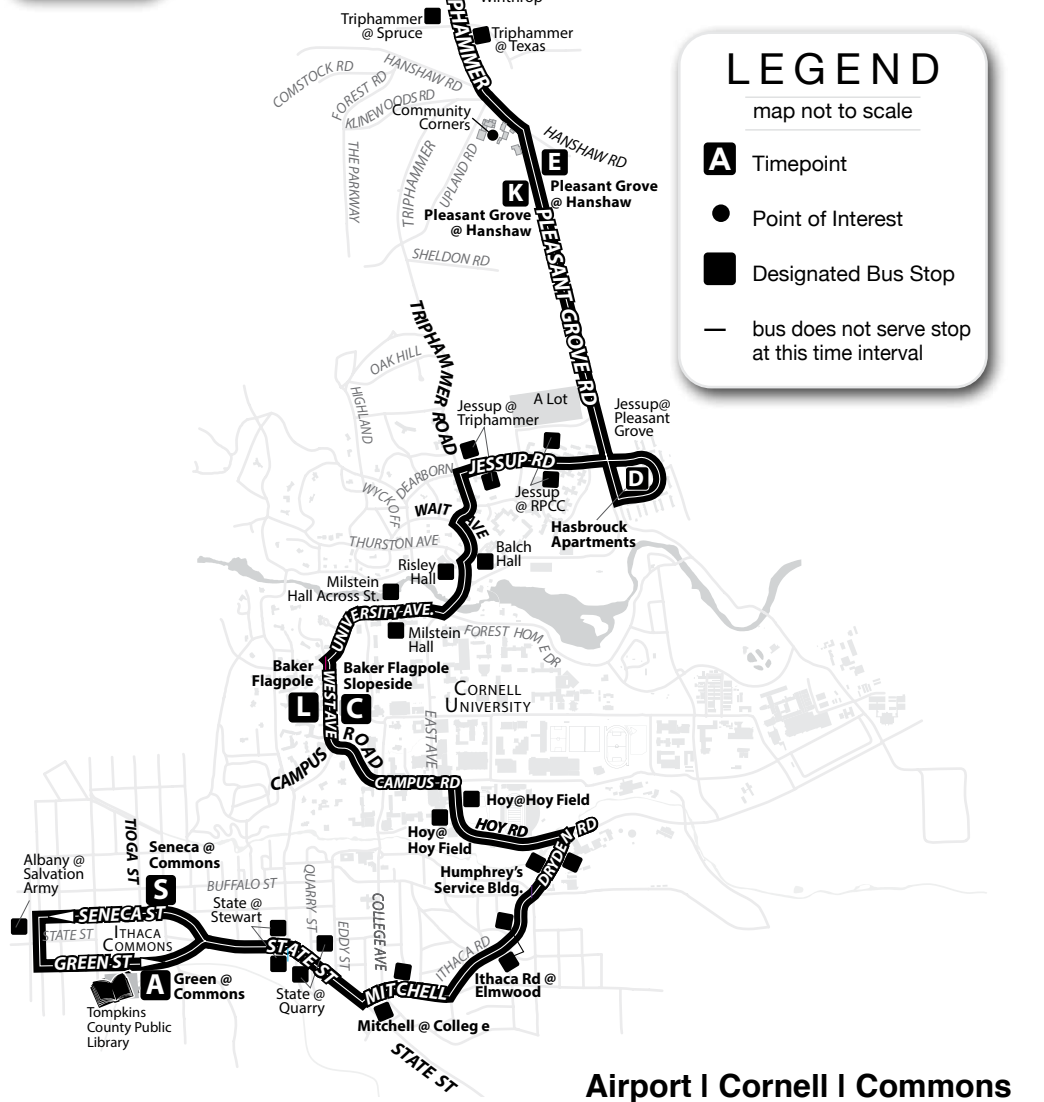

One-Seat Ride to Shopping!

Our system features linked routes. Many route 32 & route 72 trips continue on as route 15 to form a one-seat ride to Walmart, Wegmans, & Tops. This means the bus changes its route sign, and you just stay on the bus, no transferring required! Look for one-seat rides denoted by the ➔ sign.

ROUTE
72

SATURDAY & SUNDAY

Designated Stops Only

See route 32 schedule for weekday service

LEGEND
map not to scale

- A** Timepoint
- Point of Interest
- Designated Bus Stop
- bus does not serve stop at this time interval