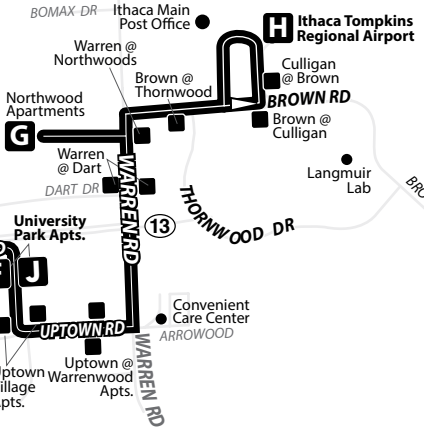

ROUTE
72

SATURDAY & SUNDAY

Designated Stops Only

See route 32 schedule for weekday service