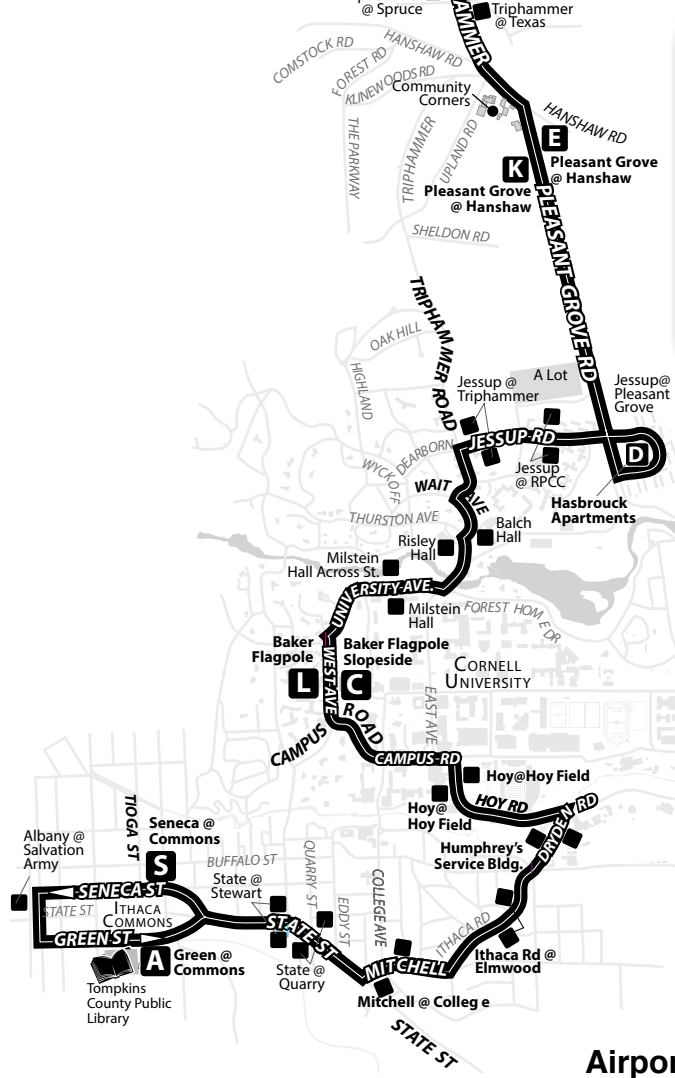

Route will serve Hasbrouck instead of Jessup @ Pleasant Grove.

No service to Langmuir Lab.

## One-Seat Ride to Shopping!

Our system features linked routes. Many route 32 & route 72 trips continue on as route 15 to form a one-seat ride to Walmart, Wegmans, & Tops. This means the bus changes its route sign, and you just stay on the bus, no transferring required! Look for one-seat rides denoted by the ➡ sign.

ROUTE  
**72**

SATURDAY & SUNDAY

**Designated Stops Only**

See route 32 schedule for weekday service

**LEGEND**  
map not to scale

- A** Timepoint
- Point of Interest
- Designated Bus Stop
- bus does not serve stop at this time interval