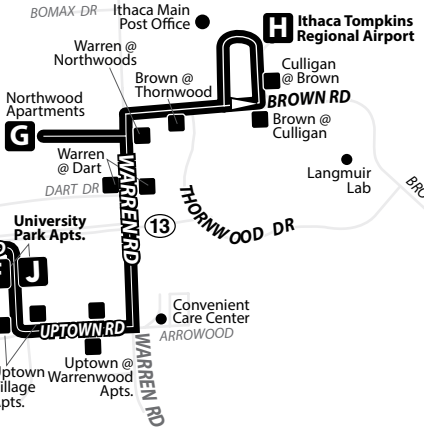

ROUTE
72

SATURDAY & SUNDAY

Designated Stops Only

See route 32 schedule for weekday service