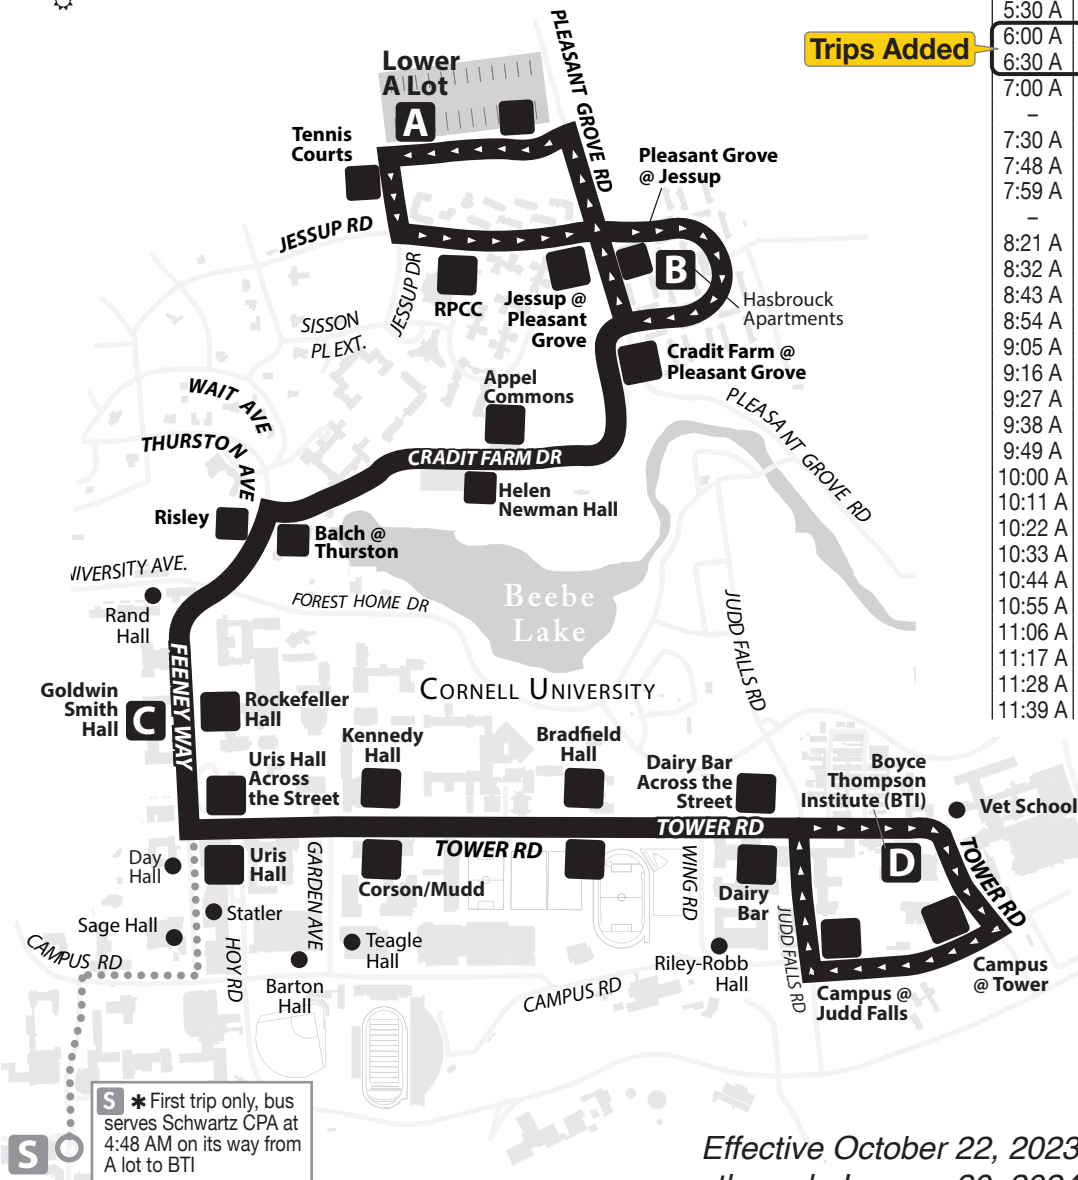

ROUTE
81

MONDAY - FRIDAY

M T W R F

Designated Stops Only

MONDAY through FRIDAY

NORTH

SOUTHBOUND

NORTH

SOUTHBOUND

Boyce Thompson Institute
A Lot
Hasbrouck
Boyce Thompson Institute

Boyce Thompson Institute
A Lot
Hasbrouck
Boyce Thompson Institute

D	A	A	B	D
-	-	4:40 A	-	*4:56 A
4:58 A	5:09 A	5:15 A	-	5:26 A
5:30 A	5:41 A	5:45 A	-	5:56 A
6:00 A	6:11 A	6:15 A	-	6:26 A
6:30 A	6:41 A	6:45 A	-	6:56 A
7:00 A	7:11 A	7:15 A	-	7:26 A
-	-	7:35 A	-	7:46 A
7:30 A	7:41 A	7:45 A	-	7:56 A
7:48 A	7:59 A	8:00 A	8:03 A	8:13 A
7:59 A	8:10 A	8:11 A	8:14 A	8:24 A
-	-	8:25 A	8:28 A	8:38 A
8:21 A	8:32 A	8:33 A	8:36 A	8:46 A
8:32 A	8:43 A	8:44 A	8:47 A	8:57 A
8:43 A	8:54 A	8:55 A	8:58 A	9:08 A
8:54 A	9:05 A	9:06 A	9:09 A	9:19 A
9:05 A	9:16 A	9:17 A	9:20 A	9:30 A
9:16 A	9:27 A	9:28 A	9:31 A	9:41 A
9:27 A	9:38 A	9:39 A	9:42 A	9:52 A
9:38 A	9:49 A	9:50 A	9:53 A	10:03 A
9:49 A	10:00 A	10:01 A	10:04 A	10:14 A
10:00 A	10:11 A	10:12 A	10:15 A	10:25 A
10:11 A	10:22 A	10:23 A	10:26 A	10:36 A
10:22 A	10:33 A	10:34 A	10:37 A	10:47 A
10:33 A	10:44 A	10:45 A	10:48 A	10:58 A
10:44 A	10:55 A	10:56 A	10:59 A	11:09 A
10:55 A	11:06 A	11:07 A	11:10 A	11:20 A
11:06 A	11:17 A	11:18 A	11:21 A	11:31 A
11:17 A	11:28 A	11:29 A	11:32 A	11:42 A
11:28 A	11:39 A	11:40 A	11:43 A	11:53 A
11:39 A	11:50 A	11:51 A	11:54 A	12:04 P

Trips Added

LEGEND
map not to scale

- A** Timepoint
- Point of Interest
- Designated Bus Stop
- bus does not serve stop at this time interval
- ⋯ First trip only, bus serves Schwartz CPA on its way from A Lot to the BTI

S * First trip only, bus serves Schwartz CPA at 4:48 AM on its way from A lot to BTI

Effective October 22, 2023 through January 20, 2024

Cornell Campus