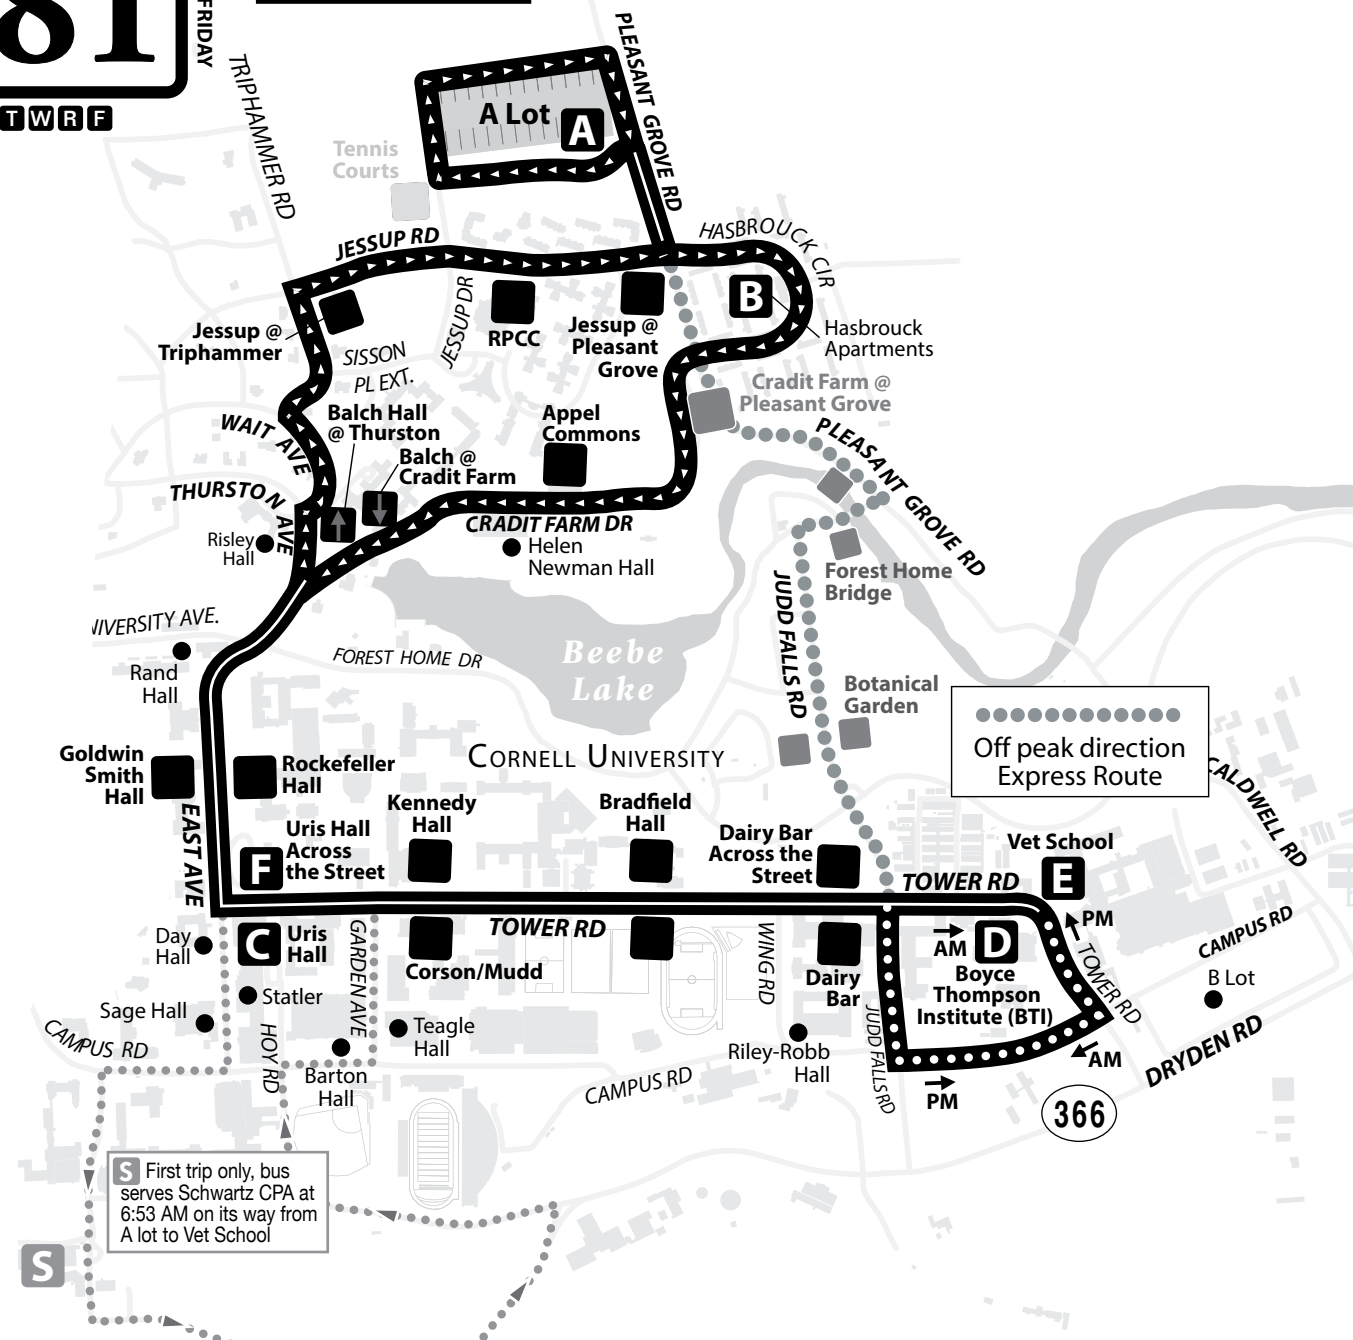

ROUTE
81

MONDAY - FRIDAY

M T W R F

Designated Stops Only

Timing Adjustments throughout schedule.

10 Minute Frequency in the peak direction.

(In the off-peak direction, every other trip travels between North Campus and Vet School / BTI via express route through Forest Home.

LEGEND

map not to scale

- A** Timepoint
- Point of Interest
- Designated Bus Stop
- Bus takes express route through Forest Home, every other trip, in the off-peak direction only. See schedule.
- bus does not serve stop at this time interval
- First trip only, bus serves Schwartz CPA on its way from A Lot to the Vet School

No Tower Road. Bus travels via Forest Home

Effective February 7, 2021 through May 29, 2021