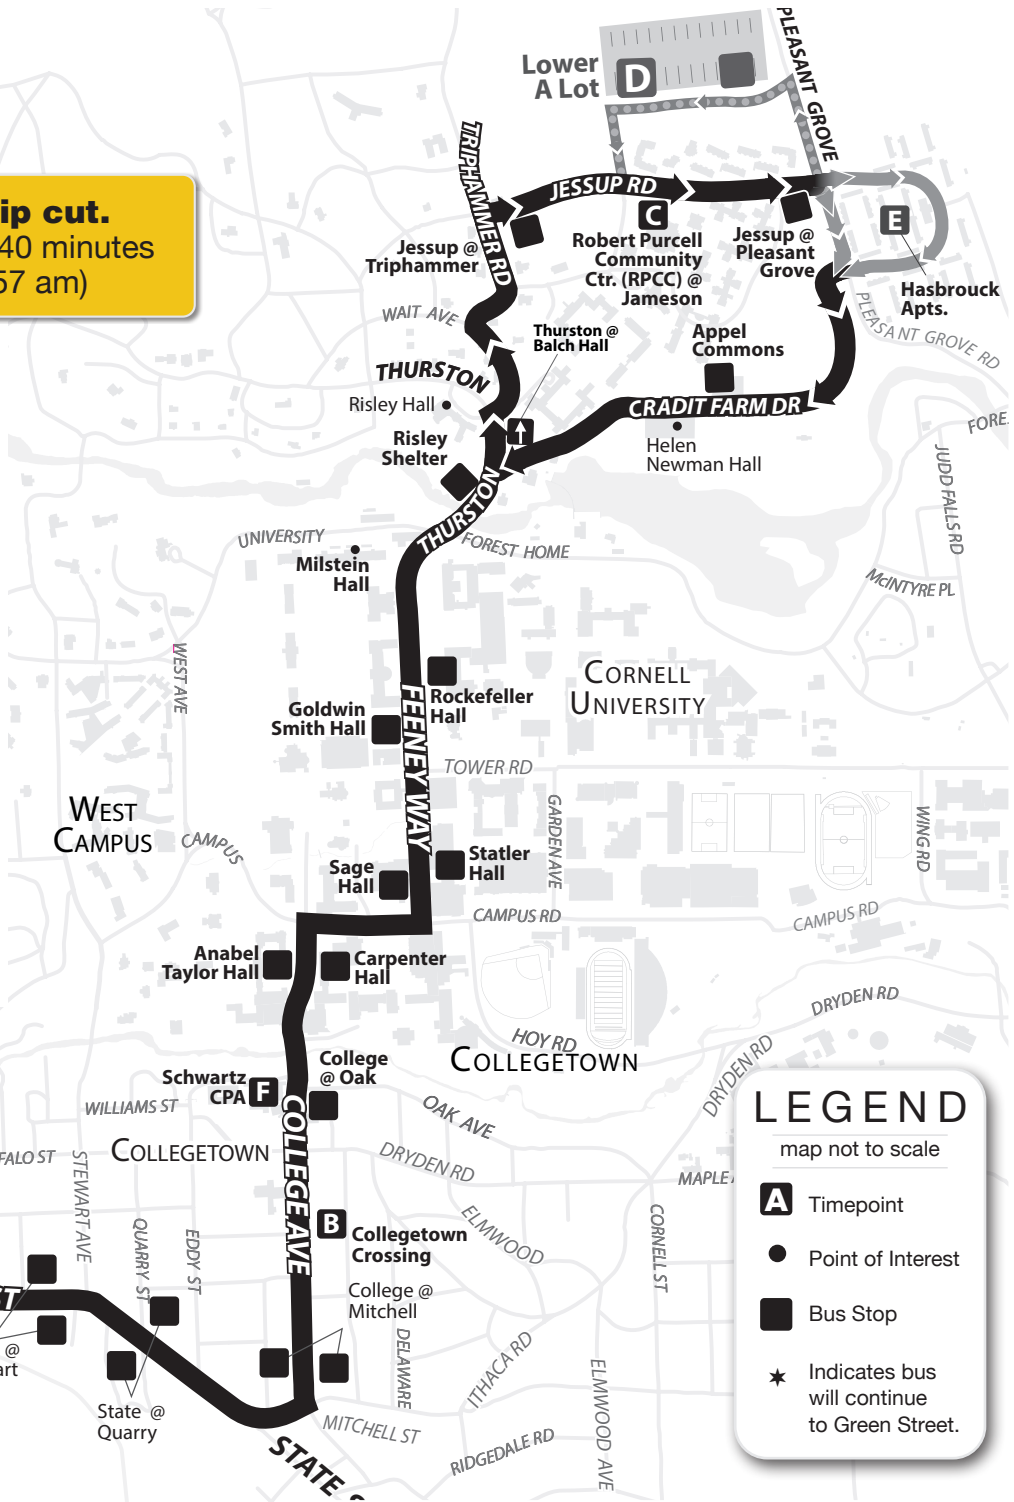

Designated Stops Only

Monday - Saturday: Last trip cut.
 Last trip will now depart Seneca 40 minutes earlier at 12:32 am (RPCC at 12:57 am)

90 MONDAY - FRIDAY

Bold Type indicates PM times.

Northbound

Southbound

LAST TRIP CUT

Bus Continues to Green Street *

LEGEND
 map not to scale

- A** Timepoint
- Point of Interest
- Bus Stop
- ★ Indicates bus will continue to Green Street.

Designated Stops Only

Monday - Saturday: Last trip cut.
Last trip will now depart Seneca 40 minutes earlier at 12:32 am (RPCC at 12:57 am)

To Shopping:
These trips continue on as route 15 to form a one-seat ride to Wegmans & Walmart. No transferring!

LAST SATURDAY TRIP CUT

Bus Continues to Green Street ★