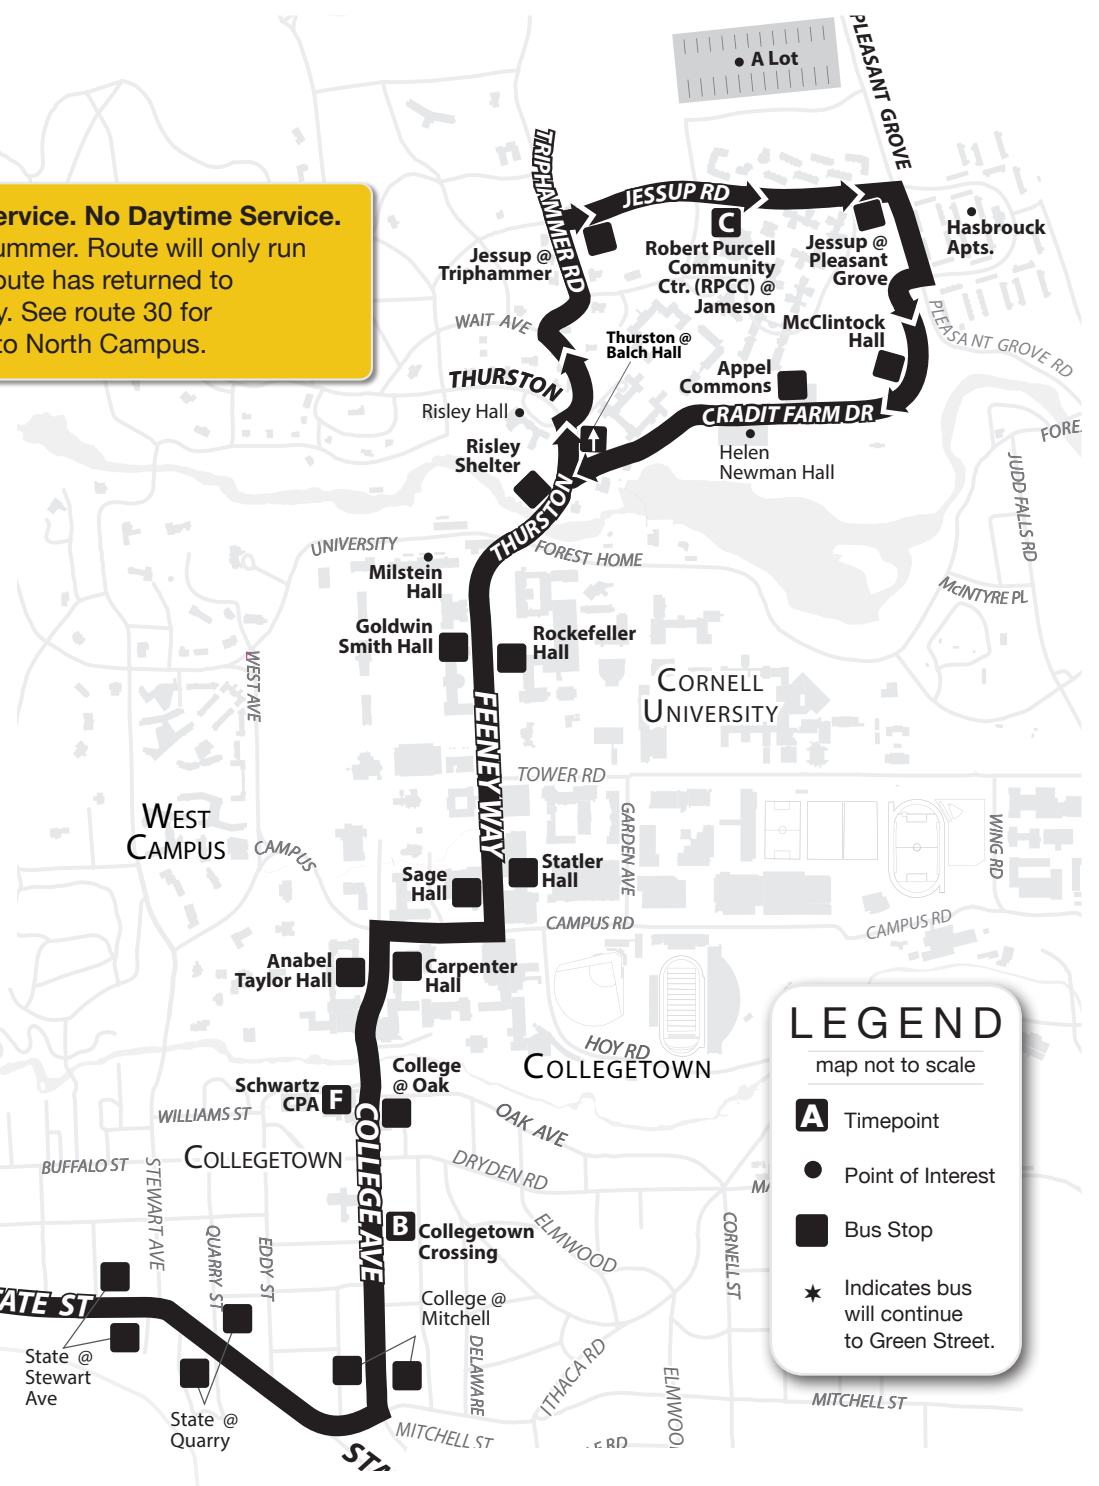

**Designated Stops Only**

**No Saturday & Sunday Service. No Daytime Service.**  
 Weekend service cut for summer. Route will only run Monday through Friday. Route has returned to evening / night service only. See route 30 for daytime / evening service to North Campus.

# 90 MONDAY – FRIDAY

## Northbound | Southbound

Northbound				Southbound			
Seneca @ Commons	Collegetown Crossing	Green @ Commons	RPCC @ Jessup Arrive	Seneca @ Commons	Schwartz CPA	Green @ Commons	Seneca @ Commons
<b>G</b>	<b>A</b>	<b>B</b>	<b>C</b>	<b>C</b>	<b>F</b>	<b>G</b>	<b>A</b>
7:26 P	7:35 P	7:39 P	7:47 P	7:47 P	7:56 P	8:02 P	8:06 P
-	8:15 P	8:19 P	8:27 P	8:27 P	8:36 P	8:42 P	8:46 P
-	9:00 P	9:04 P	9:12 P	9:12 P	9:21 P	9:27 P	9:31 P
-	9:45 P	9:49 P	9:57 P	9:57 P	10:06 P	10:12 P	10:16 P
-	11:15 P	11:19 P	11:27 P	11:27 P	11:36 P	11:42 P	11:46 P
-	12:00 A	12:04 A	12:12 A	12:12 A	12:21 A	12:27 A	-

**Bold Type indicates PM times.**

**LEGEND**  
 map not to scale

- A** Timepoint
- Point of Interest
- Bus Stop
- ★ Indicates bus will continue to Green Street.