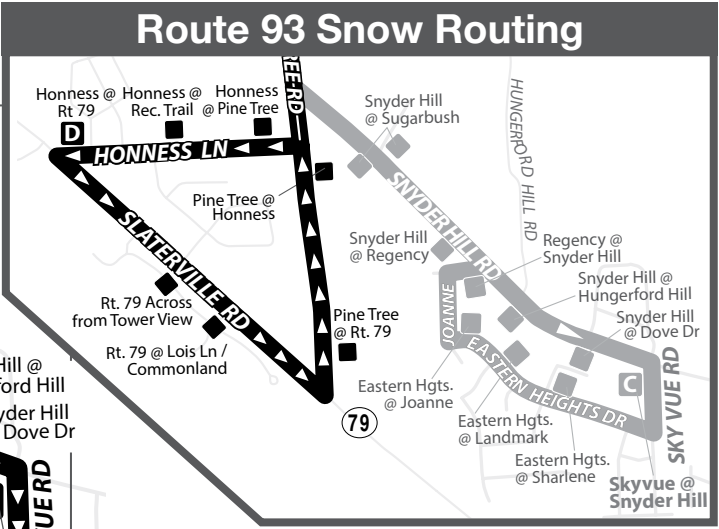

ROUTE  
**93**

MONDAY - SUNDAY

**Designated  
Stops Only**

ACADEMIC YEAR ONLY

~~ROUTE 84 MONDAY - FRIDAY~~ ~~ROUTE 92 MONDAY - SUNDAY~~

**Routes 84 and 92 will NOT be running during the winter service period.**

**Bold Type indicates PM times.**

**LEGEND**

map not to scale

- A** Timepoint
- Point of Interest
- Bus Stop
- bus does not serve stop at this time interval

**Designated Stops Only**

**ACADEMIC YEAR ONLY**

**M T W R F Sa Su**

**Last trip from Schwartz Performing Arts Center at 10:00 PM**

**Route adjusted to serve Tower Rd.**

**Timing Adjustments**

# SUNDAY

*Please read schedules from left to right.*