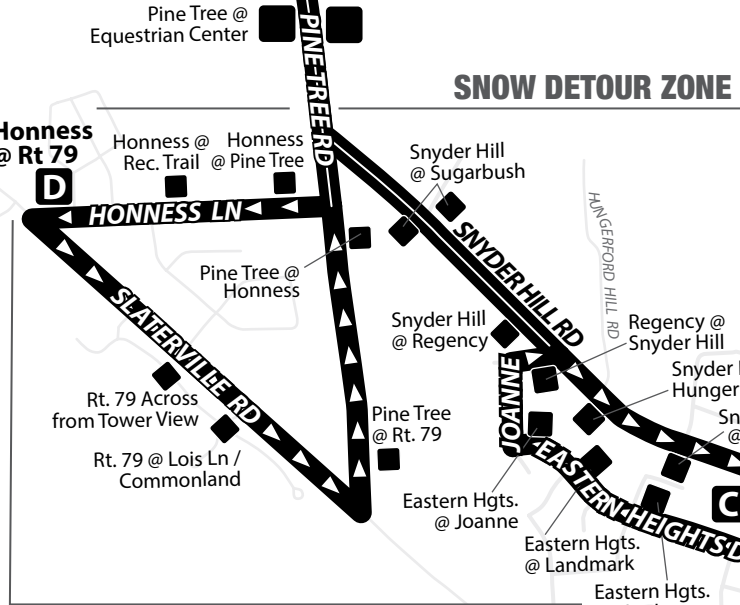

ROUTE  
**93**

MONDAY - SUNDAY

**Designated  
Stops Only**

ACADEMIC YEAR ONLY

~~ROUTE 84 MONDAY - FRIDAY~~ ~~ROUTE 92 MONDAY - SUNDAY~~

**Routes 84 and 92 will NOT be running during the winter service period.**

**Bold Type indicates PM times.**

**LEGEND**

map not to scale

- A** Timepoint
- Point of Interest
- Bus Stop
- bus does not serve stop at this time interval

**Designated Stops Only**

**ACADEMIC YEAR ONLY**

**M T W R F Sa Su**

**Last trip from Schwartz Performing Arts Center at 10:00 PM**

**Route adjusted to serve Tower Rd.**

**Timing Adjustments**

# SUNDAY

*Please read schedules from left to right.*