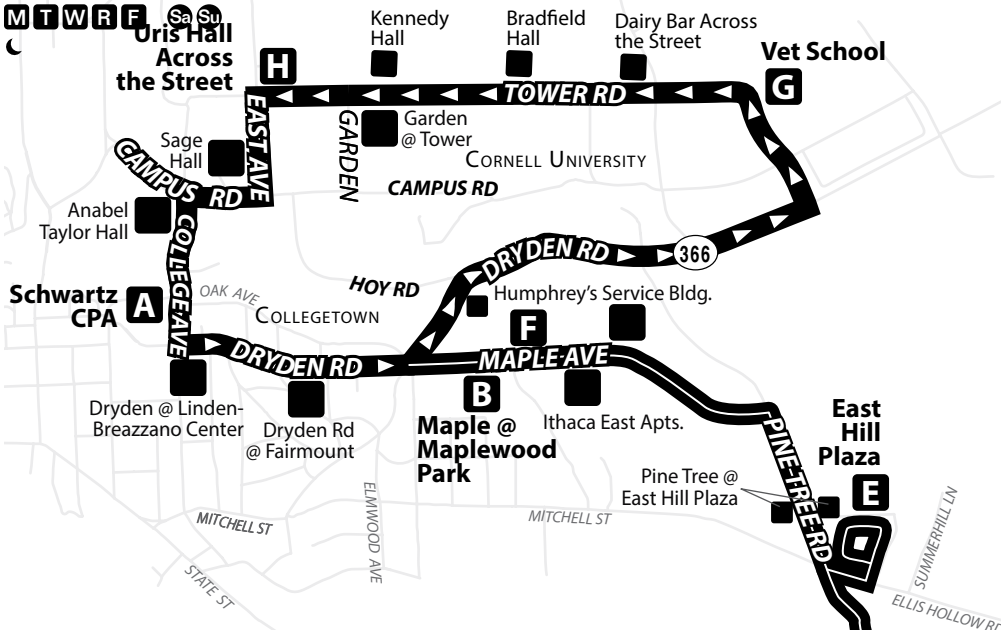

ROUTE  
**93**

MONDAY - SUNDAY

**Designated  
Stops Only**

ACADEMIC YEAR ONLY

~~ROUTE 84 MONDAY - FRIDAY~~ ~~ROUTE 92 MONDAY - SUNDAY~~

**Routes 84 and 92 will NOT be running during the winter service period.**

**M T W R F Sa Su**

**Last trip from Schwartz Performing Arts Center at 10:00 PM**

**Route adjusted to serve Tower Rd.**

**Timing Adjustments**

# SATURDAY

*Please read schedules from left to right.*

# SUNDAY

*Please read schedules from left to right.*